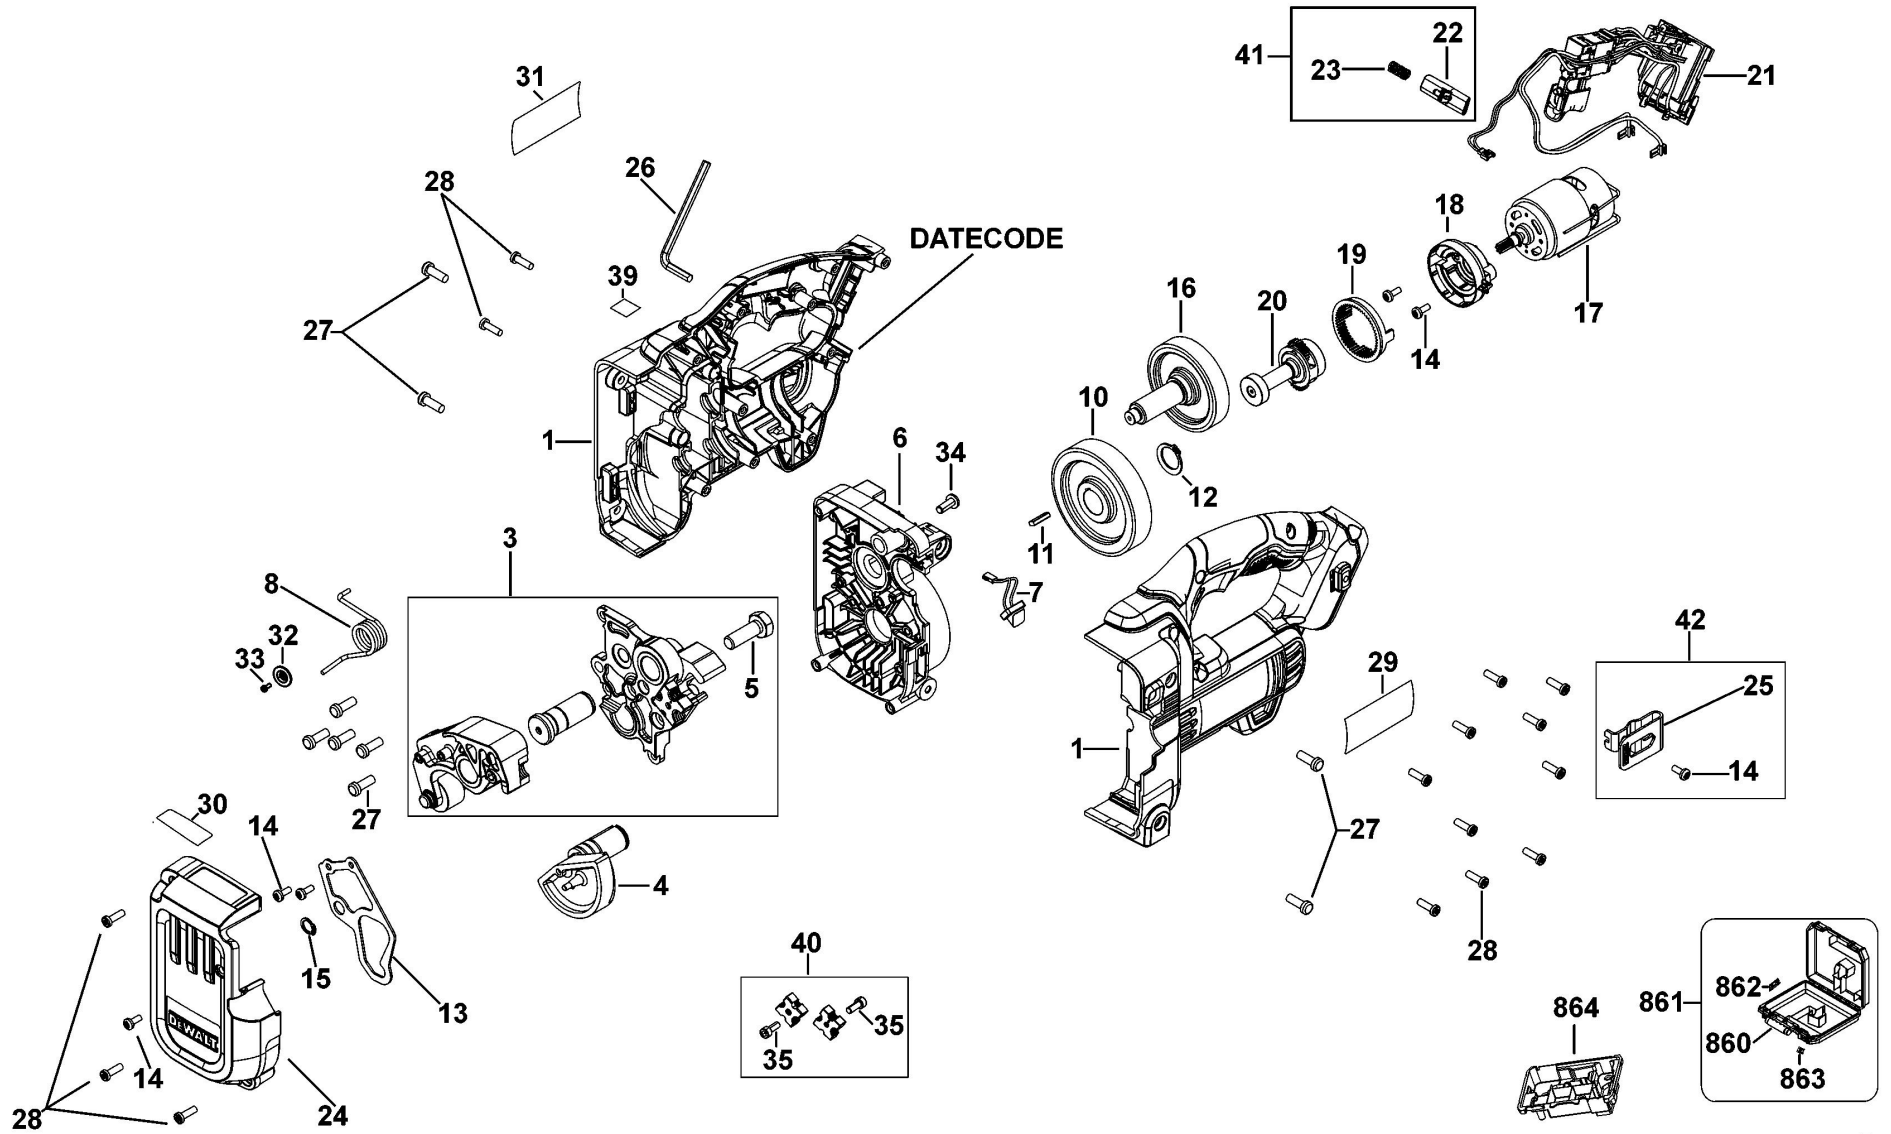

# DCS350N THREADED ROD CUTTER 1

## Parts List DCS350N THREADED ROD CUTTER 1

Item	Part Number	Qty	Part Description	General Description	Other Info	Repair Inst	Markets
1	N420220	1	CLAMSHELL SET			No	XJ
3	N471685	1	VICE JAW MOVEABLE		incl 40	No	XJ
4	N441241	1	CAM			No	XJ
5	N433562	1	BOLT			No	XJ
6	N441237	1	GEARCASE			No	XJ
7	N420221	1	LED LIGHT			No	XJ
8	N453041	1	SPRING			No	XJ
10	N441238	1	GEAR			No	XJ
11	N400513	1	KEY			No	XJ
12	861349-00	1	CIRCLIP			No	XJ
13	N441239	1	PLATE			No	XJ
14	330045-69	6	SCREW	M4 X 10 T20		No	XJ
15	860079-02	1	CIRCLIP			No	XJ
16	N427318	1	GEAR SA			No	XJ
17	N427320	1	MOTOR SA			No	XJ
18	N390059	1	MOUNT			No	XJ
19	N441240	1	GEAR SA			No	XJ
20	N427319	1	GEAR SA			No	XJ
21	N420219	1	ELECTRONIC & SWITCH			No	XJ
22	N400521	1	ACTUATOR FWD/REV			No	XJ
23	N411702	1	SPRING			No	XJ
24	N454243	1	COVER			No	XJ
25	N086039	1	HOOK			No	XJ
26	098000-11	1	HEX KEY	5 MM		No	XJ
27	90614124-06	9	SCREW			No	XJ
28	330019-12	15	SCREW			No	XJ
29	N423498	1	BRAND LABEL			No	XJ
30	N442483	1	LABEL			No	XJ
31	N394300	1	RATING PLATE		DCS350NT	No	XJ
32	N447901	1	WASHER SPRING			No	XJ
33	330019-01	1	SCREW			No	XJ
34	N453340	1	SCREW			No	XJ

## Parts List DCS350N THREADED ROD CUTTER 1

Item	Part Number	Qty	Part Description	General Description	Other Info	Repair Inst	Markets
35	911281-00	2	SCREW			No	XJ
39	N437589	1	LABEL			No	XJ
40	N473494	1	CUTTER BLOCK SA			No	XJ
41	N420224	1	ACTUATOR FWD/REV			No	XJ
42	N420222	1	HOOK SA			No	XJ
860	H1400196008	2	HANDLE		DCS350NT	No	XJ
861	N279261	1	KITBOX	DWST1-17807	DCS350NT	No	XJ
862	N409477	1	LATCH			No	XJ
863	P910190	1	LATCH		DCS350NT	No	XJ
864	MP17152	1	INSERT		DCS350NT	No	XJ